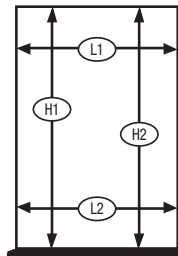

Dual Cassette & French Doors**:

Requires two kits that meet in the middle. Order two kits at the same size and indicate that they are for double doors.

You must order a stationary lock set to allow for one door to operate and one to be locked open.

Extra Wide for Patios & Garages:

Available in 8' or 9' kits. For openings up to 16' - 18' wide, you will be sent two kits of the same size. Uses a removable dual-track (back-to-back) center pole with floor slide bolt (stationary lock). A 1/2" hole must be drilled in the floor.

Measure for Inset Mounting:

Measure both left and right sides (H1, H2) and top and bottom (L1, L2). Smallest H and L determines kit size.

Measure For Surface Mounting:

Measure both left and right sides (H1, H2) and top and bottom (L1, L2). Add 3" to length and 3" to height to determine kit size.

Extreme Screens for Patios & Garages:

For openings up to 20' wide, 12' high. Available for insect and SunShade screens. Requires professional contractor installation. Call for an estimate.

Measuring Diagram

INSECT SCREENS

Product #	Fits	Sug. Retail	Product #	Fits	Sug. Retail
Side Pull Door Kits			Pull Down Door Kits		
SP-3682	36" x 82"	$369	PD-3682	36" x 82"	$229
SP-4882	48" x 82"	$389	PD-4882	48" x 82"	$249
SP-6082	60" x 82"	$399	PD-6082	60" x 82"	$289
SP-7282	72" x 82"	$449	PD-7282	72" x 82"	$339
SP-4896	48" x 96"	$419	PD-4896	48" x 96"	$330
SP-7296	72" x 96"	$489	PD-7296	72" x 96"	$379
Pull Down Windows Kits			Extra Wide Pull Down Kits		
PD-2460	24" x 60"	$117	GP-9684	96" x 84"	$495
PD-3660	36" x 60"	$126	GP-9896	98" x 96"	$495
PD-4860	48" x 60"	$149	GP-10896	108" x 96"	$545
PD-6060	60" x 60"	$177	GP-19296	192" x 96"	$889
PD-7260	72" x 60"	$194			
PD-8460	84" x 60"	$298			

Charcoal (C) is the standard mesh color.

Frame Colors: White (W) Brown (BR) Almond (AL)

SUNSHADE SCREENS

Product #	Fits	Sug. Retail	Product #	Fits	Sug. Retail
Pull Down Windows Kits			Side Pull Door Kits		
uPD-2460	24" x 60"	$182	uSP-3882	38" x 82"	$399
uPD-3660	36" x 60"	$198	uSP-5082	50" x 82"	$429
uPD-4860	48" x 60"	$239	uSP-6282	62" x 82"	$449
uPD-6060	60" x 60"	$249	uSP-7482	72" x 82"	$469
uPD-7260	72" x 60"	$298	Extra Wide Pull Down Kits		
uPD-8460	84" x 60"	$349	uPD-3683	36" x 83"	$339
			uPD-4883	48" x 83"	$369
			uPD-6083	60" x 83"	$379
			uPD-7283	72" x 83"	$398

Extreme Screens Available

(Requires professional installation. Call for estimate.)

Shade Colors: White (W) Black (BL)

Frame Colors: White (W) Brown (BR) Almond (AL)

HOME THEATER SHADES

Product #	Fits	Sug. Retail	Product #	Fits	Sug. Retail
Pull Down Windows Kits			Side Pull Door Kits		
bPD-2472	24" x 72"	$172	bSP-3882	32" x 82"	$289
bPD-3672	36" x 72"	$194	bSP-5082	50" x 82"	$299
bPD-4872	48" x 72"	$209	bSP-6282	62" x 82"	$319
bPD-6072	60" x 72"	$230	bSP-7482	74" x 82"	$349
bPD-7272	72" x 72"	$256	bSP-5096	50" x 96"	$349
bPD-8472	84" x 72"	$288	bSP-7496	74" x 96"	$399
Pull Down Door Kits					
			bPD-3683	36" x 83"	$209
			bPD-4883	48" x 83"	$239
			bPD-6083	60" x 83"	$249
			bPD-7283	72" x 83"	$279

Shade Colors:

White (W) White/Dark Blue (W/DB)
White/Off White (W/OW) White/Dark Green (W/DG)
White/Burgundy (W/BG) White/Black (W/BL)

Frame Colors: White (W) Brown (BR) Almond (AL)

- Custom "cut-to-size" at factory. We are not responsible for any errors due to improper measurements provided by customers. We are not responsible for wrong sizes. **Custom cut orders are not returnable.**

- ** For Double Door/French Doors, you must order two kits of the same size.

EXTREME SCREENS

Product #	Fits	Sug. Retail
Pull Down Kits		
EXT-9696	96" x 96"	Call for Pricing
EXT-96108	96" x 108"	Call for Pricing
EXT-CUST	Up to 20' x 12'	Call for Pricing

Extreme Screens Available

(Requires professional installation. Call for estimate.)

We Custom Cut At No Charge*