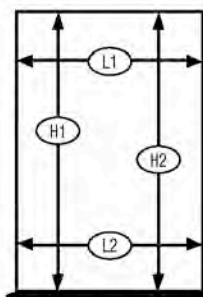

How To Order:

- **Select kit size larger than your measurements.** The 82" height kits cut to fit 6'8" high doors.
- Select color: white (W), almond (AL), brown (BR) frame.
- Example: for a brown 36" x 81" door you order SP-3882 "BR" for side pull or PD-3683 "BR" for pull down operating style.
- Phiffer® Charcoal mesh is standard on all units.
- Inside/inset or outside/surface mounting hardware included.
- One-Size-Fits-All means screen will cut down to any size smaller than kit size selected.

Dual Cassette & French Doors*:

Requires two kits that meet in the middle. Order two kits at the same size and indicate that they are for double doors.

You must order a stationary lock set to allow for one door to operate and one to be locked open.

Measure for Inset Mounting:

Measure both left and right sides (H1, H2) and top and bottom (L1, L2). Smallest H and L determines kit size.

Measure For Surface Mounting:

Measure both left and right sides (H1, H2) and top and bottom (L1, L2). Add 3" to length and 3" to height to determine kit size.